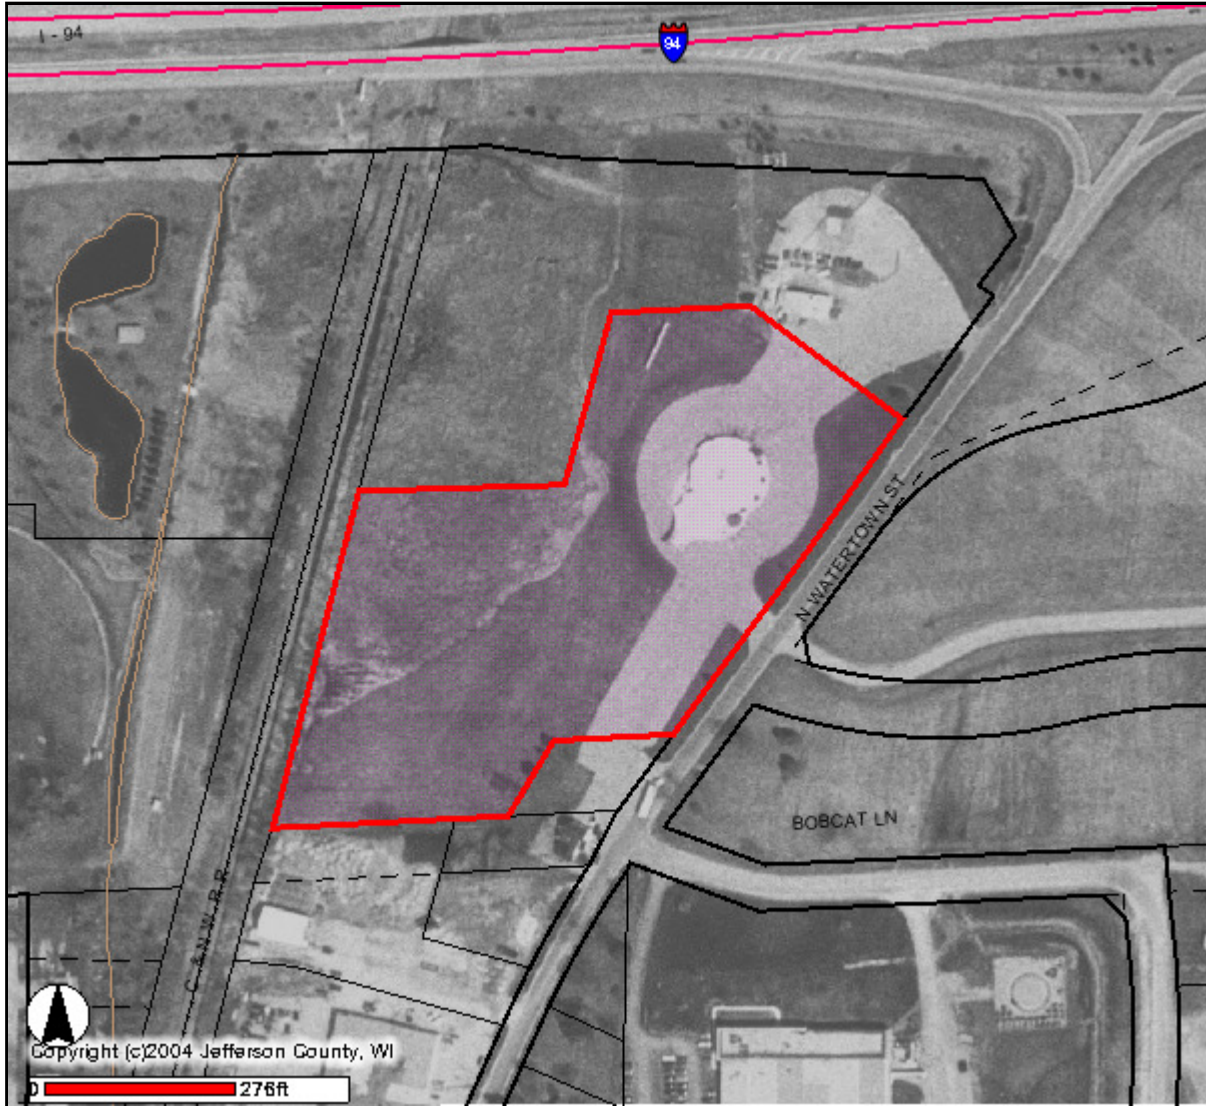

# Jefferson County Geographic Information System

[Print](#) [Close](#)

Copyright (c)2004 Jefferson County, WI

276ft

	<b>_SELECTION-</b>		County
-	<b>Minor Hydro Names</b>		Federal
<b>Major Hydro Names</b>	<b>Major Road Centerlines</b>		Interstate
			State
			Streams, Etc.

(cont)

**varion systems**

**DISCLAIMER**

This map is not a substitute for an actual field survey or on sight investigation. The accuracy of this map is limited by the quality of the records from which it was assembled. Other inherent inaccuracies occur during the composition process. Jefferson County makes no warranty whatsoever concerning this information.